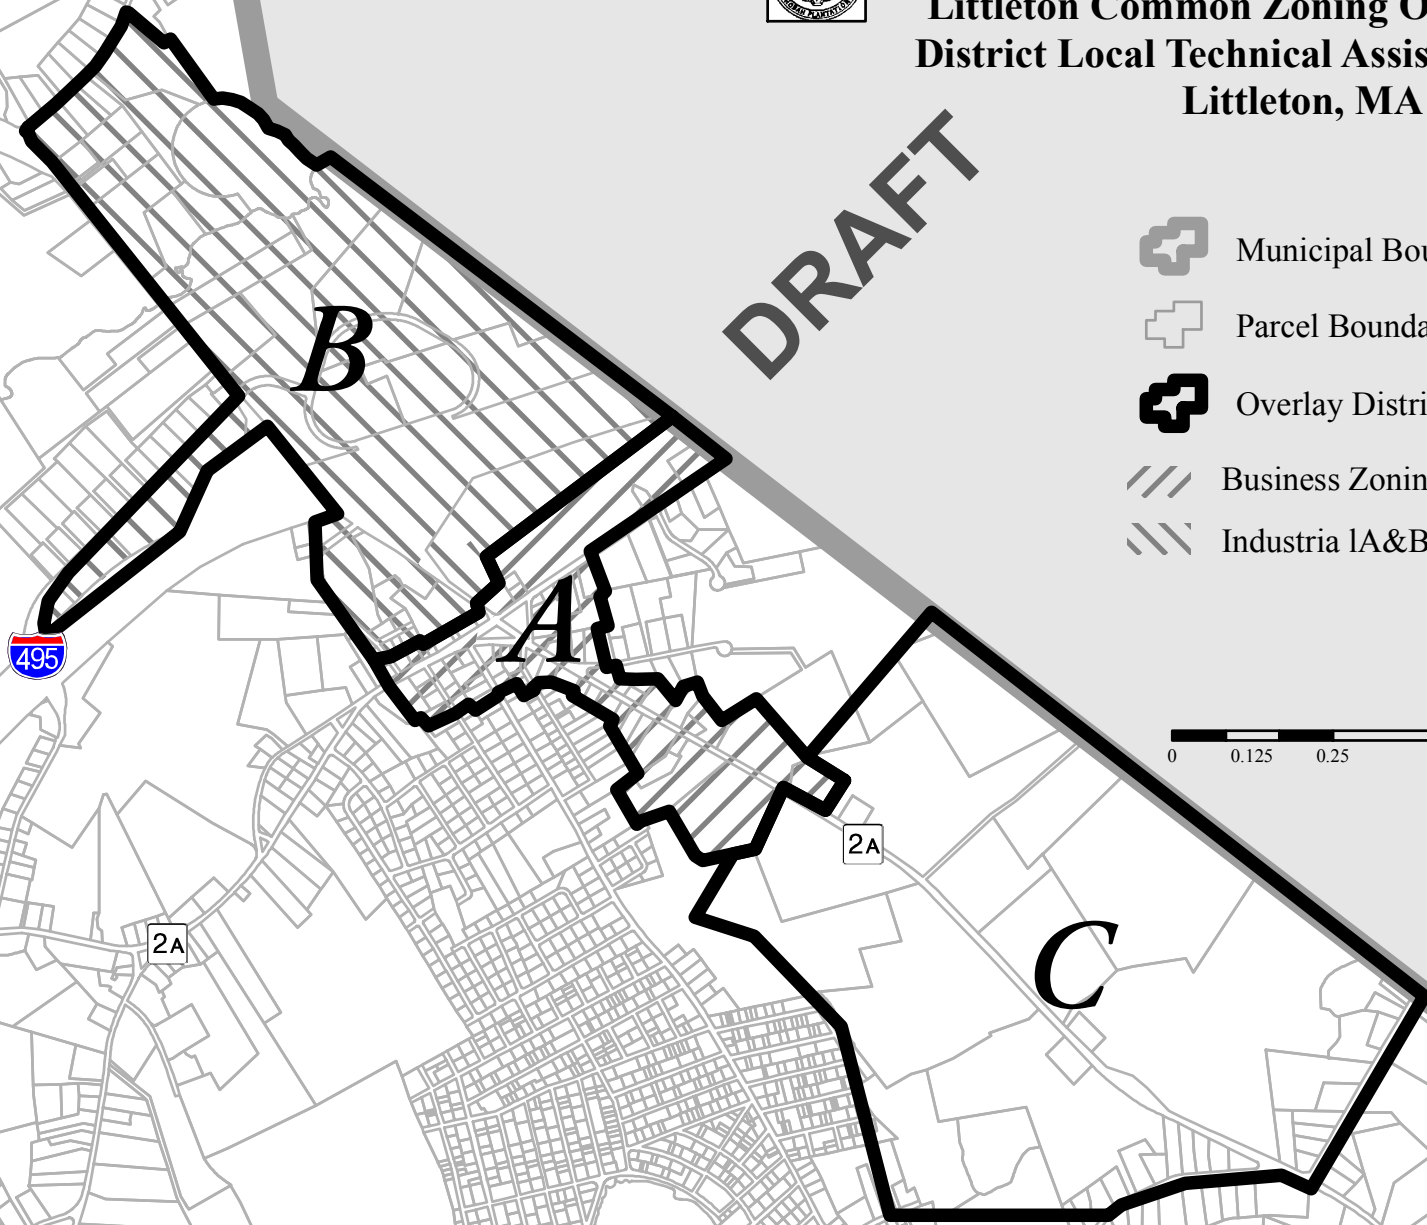

# Zoning Districts Map

Littleton Common Zoning Overlay Project  
District Local Technical Assistance Program  
Littleton, MA

DRAFT

-  Municipal Boundary
-  Parcel Boundary
-  Overlay District Sub-Areas
-  Business Zoning district
-  Industria IA&B Zoning Districts

Produced by the Metropolitan Area Planning Council GIS Lab,  
60 Temple Place, Boston, MA 02111 (617) 451-2770

Data Source:  
Metropolitan Area Planning Council (MAPC)  
Town of Littleton, MA

Date: May 12 2009