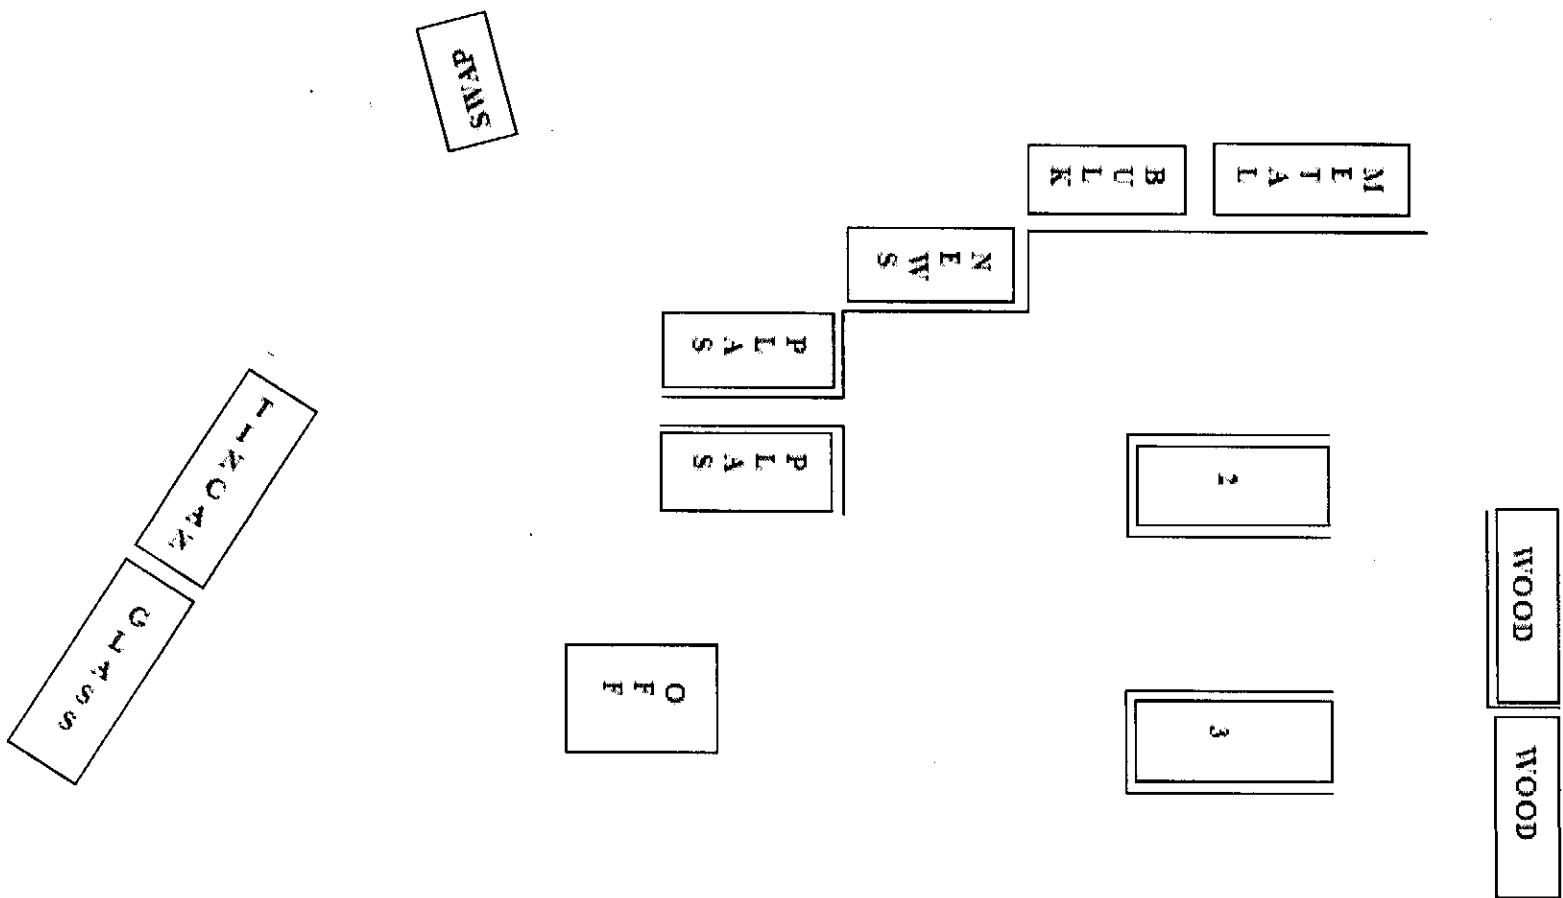

Current layout

SPECTACLE POND ROAD

ENTER

EXIT

CRITS

BULB

CARDBOR

GARAGE

BULK

METAL

WOOD

WOOD

HONOR
GLASS

PLAS

EXIT

Proposed layout

SPEC TAC LE POND ROAD

EXIT