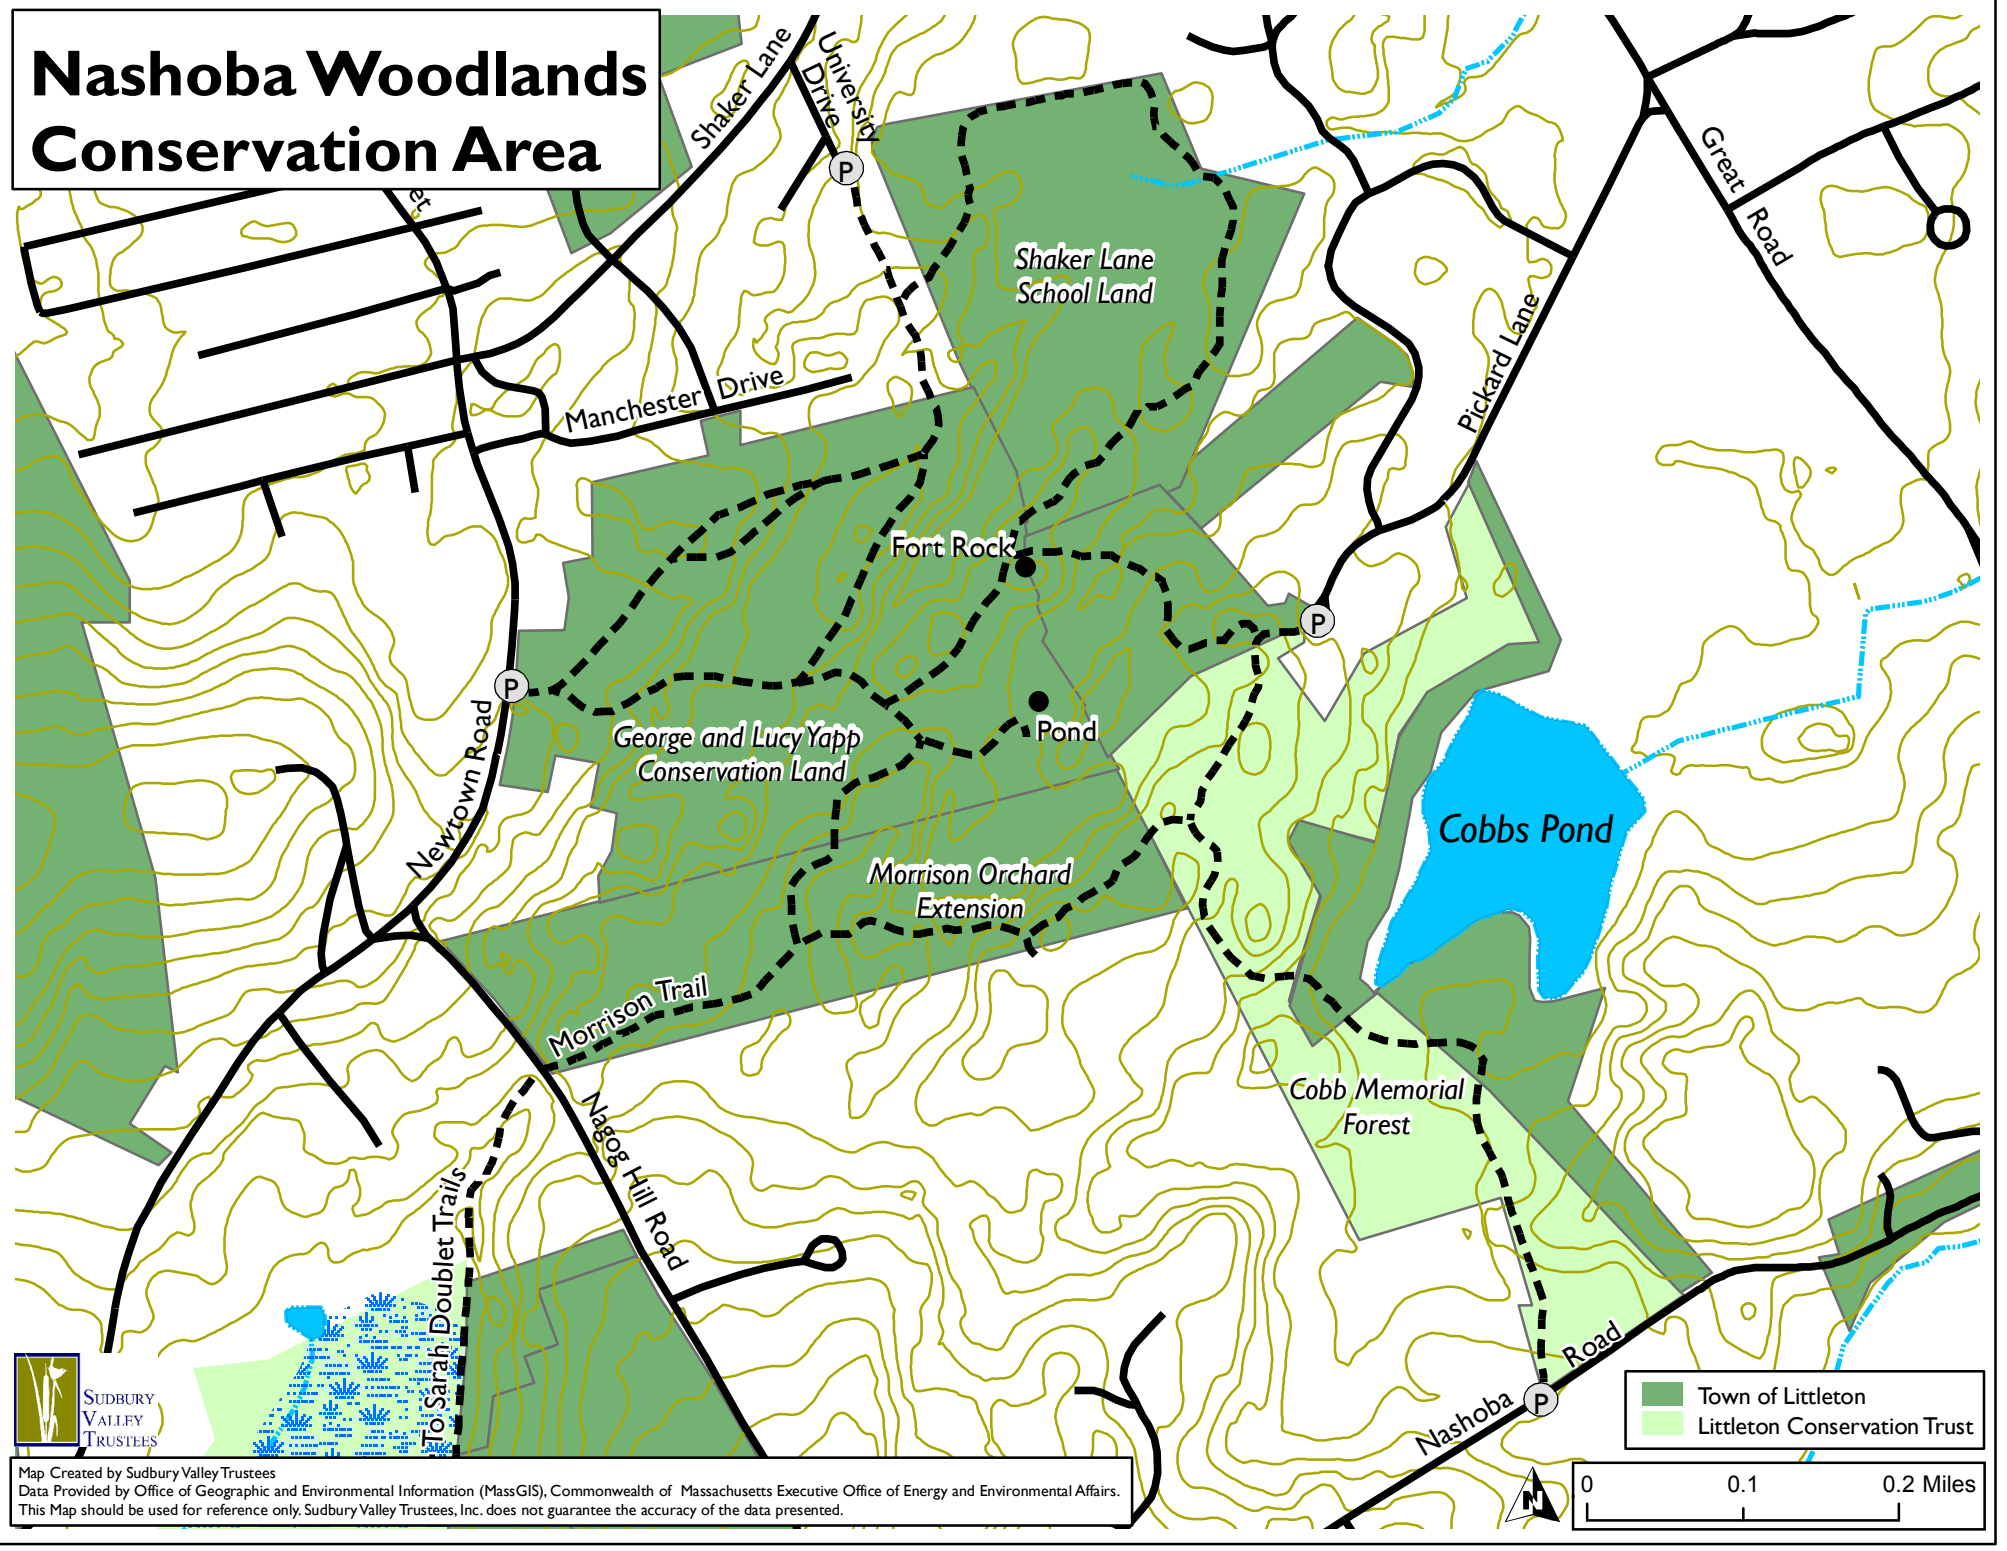

# Nashoba Woodlands Conservation Area

Map Created by Sudbury Valley Trustees  
Data Provided by Office of Geographic and Environmental Information (MassGIS), Commonwealth of Massachusetts Executive Office of Energy and Environmental Affairs.  
This Map should be used for reference only. Sudbury Valley Trustees, Inc. does not guarantee the accuracy of the data presented.