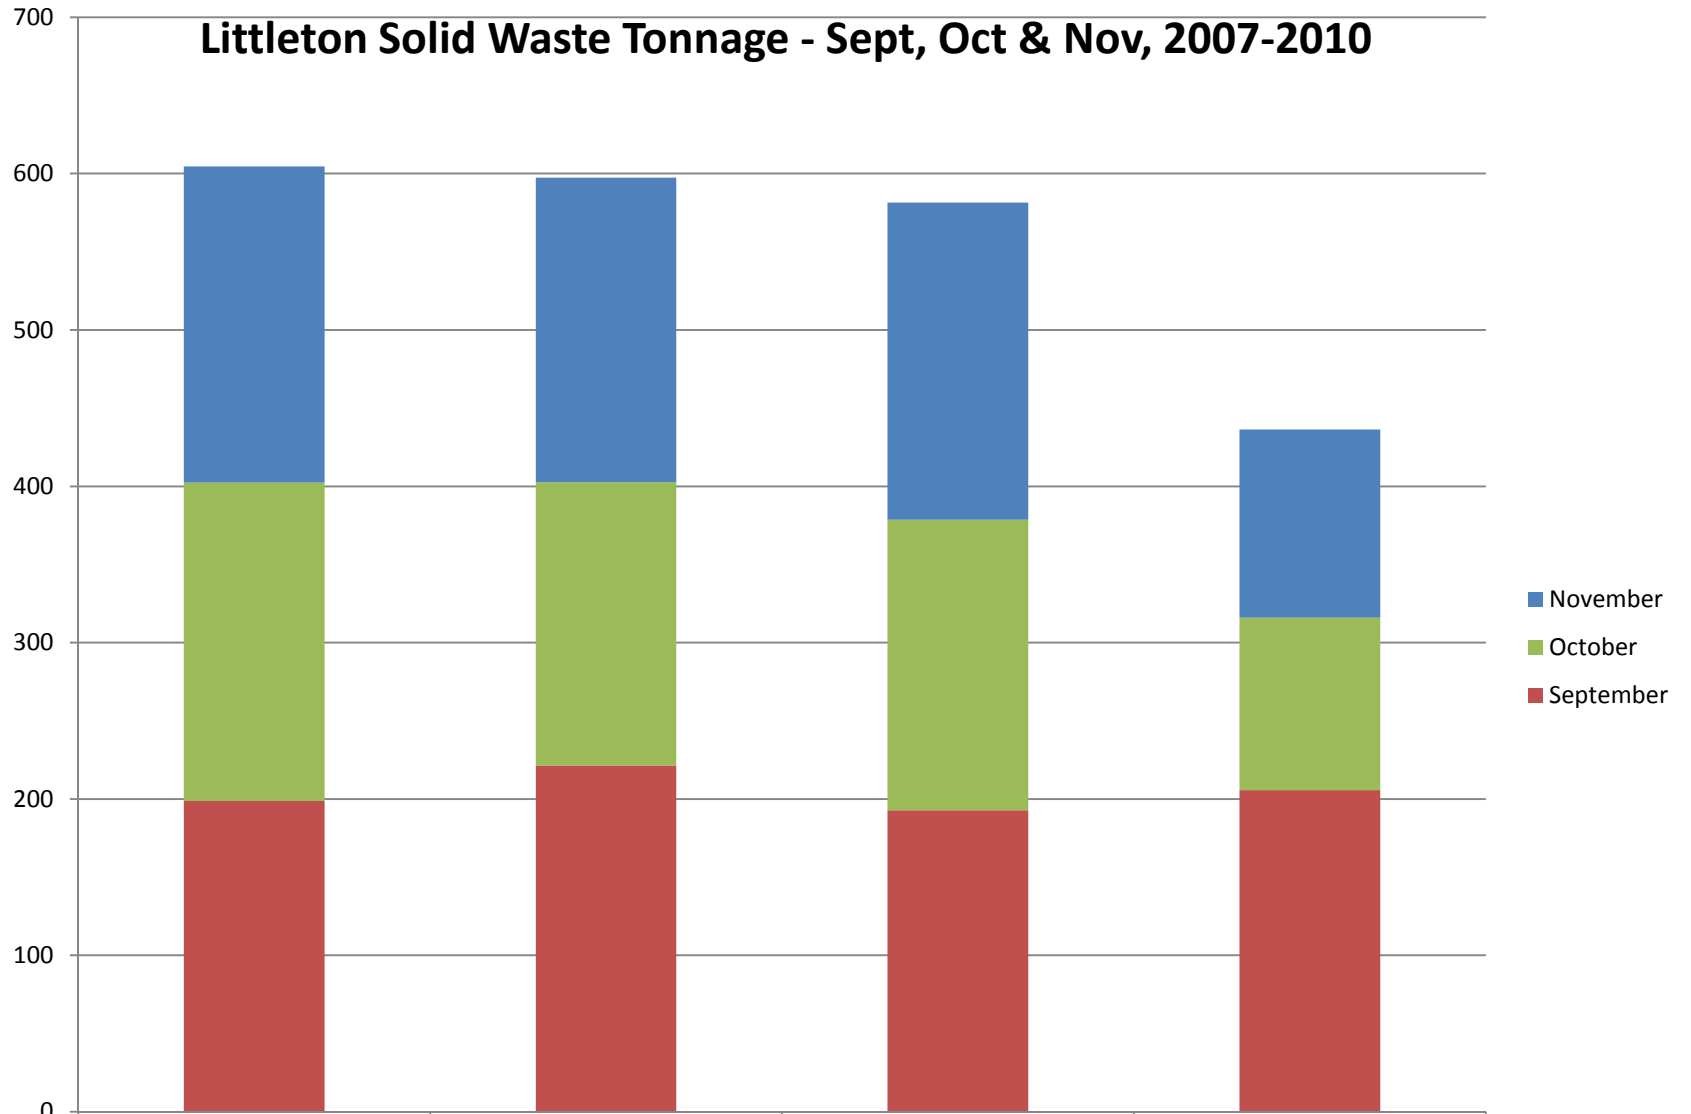

### Littleton Solid Waste Tonnage - Sept, Oct & Nov, 2007-2010

	2007	2008	2009	2010
■ November	202.18	194.97	202.68	120.16
■ October	203.51	181.1	185.95	110.45
■ September	198.8	221.36	192.71	205.63